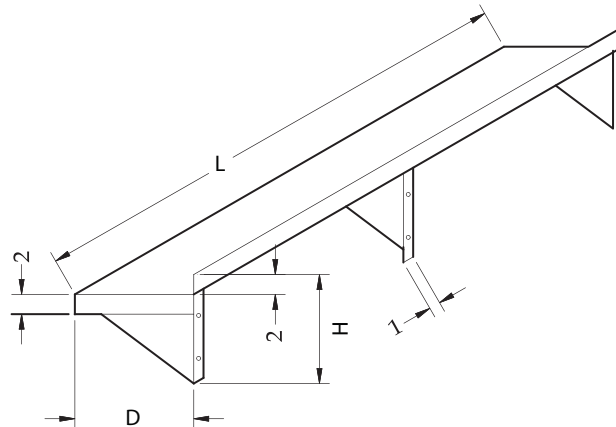

4184 E. Conant St.
 Long Beach, CA 90808
 Tel. 800-500-3519
 Fax. 310-900-1066
 www.turboairinc.com

Project :

Model # :

Item # :

Qty :

Available W/H :

Approval :

Wall Shelves

HIGH QUALITY 304 STAINLESS STEEL

Model : TSWS-

≡ FEATURES & BENEFITS ≡

- All 304 stainless steel
- Wide selection of sizes
- Die-formed mounting brackets
- Space-saving wall mount design

(Unit : inch)

Model *	Ga.	L	D	H	Net Weight †
TSWS-1224	18	24	12	10	10
TSWS-1236	18	36	12	10	12
TSWS-1248	18	48	12	10	14
TSWS-1260	18	60	12	10	17
TSWS-1272	18	72	12	10	19
TSWS-1284	18	84	12	10	22
TSWS-1296	18	96	12	10	24
TSWS-1424	18	24	14	11	11
TSWS-1436	18	36	14	11	13
TSWS-1448	18	48	14	11	15
TSWS-1460	18	60	14	11	19
TSWS-1472	18	72	14	11	21
TMWS-1922	18	22	19	10	10